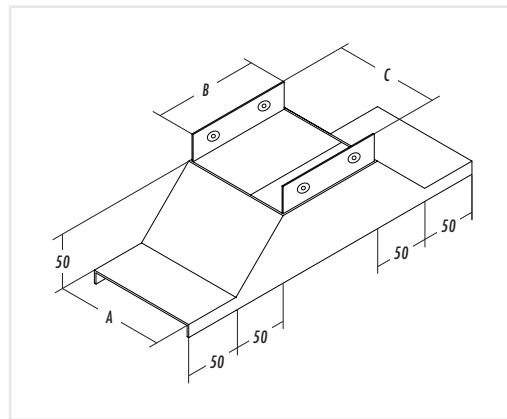

**Special Trunking
Fitting
特製配件**

Cover Tee (直出蓋T)

Remark: for 2 compartment Cover Tee: Standard Product Code +/ 2

Type A

Type B

Size in mm A x B x C	Standard Product Code Type A	Standard Product Code Type B
50 x 50 x 50	CTA222	CTB222
75 x 50 x 50	CTA322	CTB322
75 x 50 x 75	CTA323	CTB323
75 x 75 x 75	CTA333	CTB333
100 x 50 x 50	CTA422	CTB422
100 x 50 x 75	CTA423	CTB423
100 x 50 x 100	CTA424	CTB424
100 x 75 x 75	CTA433	CTB433
100 x 75 x 100	CTA434	CTB434
100 x 100 x 100	CTA444	CTB444
150 x 75 x 75	CTA633	CTB633
150 x 75 x 100	CTA634	CTB634
150 x 100 x 100	CTA644	CTB644
150 x 150 x 150	CTA666	CTB666
200 x 75 x 75	CTA833	CTB833
200 x 100 x 100	CTA844	CTB844
200 x 100 x 150	CTA846	CTB846
200 x 100 x 200	CTA848	CTB848
200 x 150 x 200	CTA868	CTB868
200 x 200 x 200	CTA888	CTB888
300 x 150 x 150	CTA1266	CTB1266
300 x 200 x 200	CTA1288	CTB1288
300 x 200 x 300	CTA12812	CTB12812
300 x 300 x 300	CTA121212	CTB121212

Thickness of fitting correspond to trunking

Special Trunking Fitting 特製配件

Change Face Cover Tee 轉面槽蓋T

Front 正面 (Type A)

Front 正面 (Type B)

Side 側面 (Type A or B)

Size in mm A x B x C	Standard Product Code for 1/C 單格 Type A	Standard Product Code for 2/C 孖格 Type B
50 x 50 x 50	CFA222	CFB222
75 x 50 x 50	CFA322	CFB322
75 x 50 x 75	CFA323	CFB323
75 x 75 x 75	CFA333	CFB333
100 x 50 x 50	CFA422	CFB422
100 x 50 x 75	CFA423	CFB423
100 x 50 x 100	CFA424	CFB424
100 x 75 x 75	CFA433	CFB433
100 x 75 x 100	CFA434	CFB434
100 x 100 x 100	CFA444	CFB444
150 x 75 x 75	CFA633	CFB633
150 x 75 x 100	CFA634	CFB634
150 x 100 x 100	CFA644	CFB644
150 x 100 x 150	CFA646	CFB646
150 x 150 x 150	CFA666	CFB666
200 x 75 x 75	CFA833	CFB833
200 x 100 x 100	CFA844	CFB844
200 x 100 x 150	CFA846	CFB846
200 x 100 x 200	CFA848	CFB848
200 x 150 x 200	CFA868	CFB868
200 x 200 x 200	CFA888	CFB888
300 x 150 x 150	CFA1266	CFB1266
300 x 200 x 200	CFA1288	CFB1288
300 x 200 x 300	CFA12812	CFB12812
300 x 300 x 300	CFA121212	CFB121212