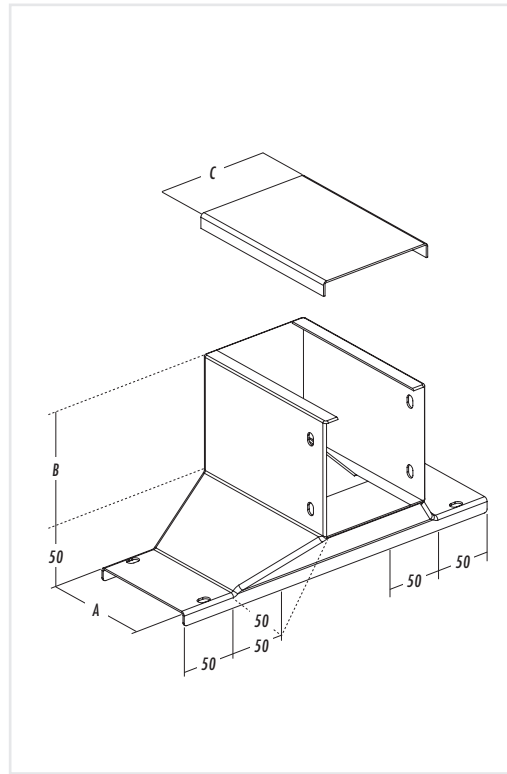

**Special Trunking
Fitting
特製配件**

Cover Tee (直出蓋T)

Remark: for 2 compartment Cover Tee: Standard Product Code +/ 2

Type A

Type B

Size in mm A x B x C	Standard Product Code Type A	Standard Product Code Type B
50 x 50 x 50	CTA222	CTB222
75 x 50 x 50	CTA322	CTB322
75 x 50 x 75	CTA323	CTB323
75 x 75 x 75	CTA333	CTB333
100 x 50 x 50	CTA422	CTB422
100 x 50 x 75	CTA423	CTB423
100 x 50 x 100	CTA424	CTB424
100 x 75 x 75	CTA433	CTB433
100 x 75 x 100	CTA434	CTB434
100 x 100 x 100	CTA444	CTB444
150 x 75 x 75	CTA633	CTB633
150 x 75 x 100	CTA634	CTB634
150 x 100 x 100	CTA644	CTB644
150 x 150 x 150	CTA666	CTB666
200 x 75 x 75	CTA833	CTB833
200 x 100 x 100	CTA844	CTB844
200 x 100 x 150	CTA846	CTB846
200 x 100 x 200	CTA848	CTB848
200 x 150 x 200	CTA868	CTB868
200 x 200 x 200	CTA888	CTB888
300 x 150 x 150	CTA1266	CTB1266
300 x 200 x 200	CTA1288	CTB1288
300 x 200 x 300	CTA12812	CTB12812
300 x 300 x 300	CTA121212	CTB121212

Thickness of fitting correspond to trunking

Special Trunking Fitting 特製配件

Change Face Cover Tee 轉面槽蓋T

Front 正面 (Type A)

Front 正面 (Type B)

Side 側面 (Type A or B)

Size in mm A x B x C	Standard Product Code for 1/C 單格 Type A	Standard Product Code for 2/C 孖格 Type B
50 x 50 x 50	CFA222	CFB222
75 x 50 x 50	CFA322	CFB322
75 x 50 x 75	CFA323	CFB323
75 x 75 x 75	CFA333	CFB333
100 x 50 x 50	CFA422	CFB422
100 x 50 x 75	CFA423	CFB423
100 x 50 x 100	CFA424	CFB424
100 x 75 x 75	CFA433	CFB433
100 x 75 x 100	CFA434	CFB434
100 x 100 x 100	CFA444	CFB444
150 x 75 x 75	CFA633	CFB633
150 x 75 x 100	CFA634	CFB634
150 x 100 x 100	CFA644	CFB644
150 x 100 x 150	CFA646	CFB646
150 x 150 x 150	CFA666	CFB666
200 x 75 x 75	CFA833	CFB833
200 x 100 x 100	CFA844	CFB844
200 x 100 x 150	CFA846	CFB846
200 x 100 x 200	CFA848	CFB848
200 x 150 x 200	CFA868	CFB868
200 x 200 x 200	CFA888	CFB888
300 x 150 x 150	CFA1266	CFB1266
300 x 200 x 200	CFA1288	CFB1288
300 x 200 x 300	CFA12812	CFB12812
300 x 300 x 300	CFA121212	CFB121212