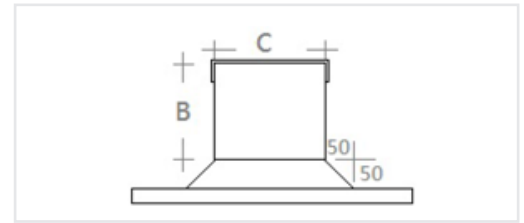

**Special Trunking
Fitting
特製配件**

Cover Tee (直出蓋T)

Remark: for 2 compartment Cover Tee: Standard Product Code +/ 2

Type A

Type B

Size in mm A x B x C	Standard Product Code Type A	Standard Product Code Type B
50 x 50 x 50	CTA222	CTB222
75 x 50 x 50	CTA322	CTB322
75 x 50 x 75	CTA323	CTB323
75 x 75 x 75	CTA333	CTB333
100 x 50 x 50	CTA422	CTB422
100 x 50 x 75	CTA423	CTB423
100 x 50 x 100	CTA424	CTB424
100 x 75 x 75	CTA433	CTB433
100 x 75 x 100	CTA434	CTB434
100 x 100 x 100	CTA444	CTB444
150 x 75 x 75	CTA633	CTB633
150 x 75 x 100	CTA634	CTB634
150 x 100 x 100	CTA644	CTB644
150 x 150 x 150	CTA666	CTB666
200 x 75 x 75	CTA833	CTB833
200 x 100 x 100	CTA844	CTB844
200 x 100 x 150	CTA846	CTB846
200 x 100 x 200	CTA848	CTB848
200 x 150 x 200	CTA868	CTB868
200 x 200 x 200	CTA888	CTB888
300 x 150 x 150	CTA1266	CTB1266
300 x 200 x 200	CTA1288	CTB1288
300 x 200 x 300	CTA12812	CTB12812
300 x 300 x 300	CTA121212	CTB121212

Thickness of fitting correspond to trunking

Special Trunking Fitting 特製配件

Change Face Cover Tee 轉面槽蓋T

Front 正面 (Type A)

Front 正面 (Type B)

Side 側面 (Type A or B)

Size in mm A x B x C	Standard Product Code for 1/C 單格 Type A	Standard Product Code for 2/C 孖格 Type B
50 x 50 x 50	CFA222	CFB222
75 x 50 x 50	CFA322	CFB322
75 x 50 x 75	CFA323	CFB323
75 x 75 x 75	CFA333	CFB333
100 x 50 x 50	CFA422	CFB422
100 x 50 x 75	CFA423	CFB423
100 x 50 x 100	CFA424	CFB424
100 x 75 x 75	CFA433	CFB433
100 x 75 x 100	CFA434	CFB434
100 x 100 x 100	CFA444	CFB444
150 x 75 x 75	CFA633	CFB633
150 x 75 x 100	CFA634	CFB634
150 x 100 x 100	CFA644	CFB644
150 x 100 x 150	CFA646	CFB646
150 x 150 x 150	CFA666	CFB666
200 x 75 x 75	CFA833	CFB833
200 x 100 x 100	CFA844	CFB844
200 x 100 x 150	CFA846	CFB846
200 x 100 x 200	CFA848	CFB848
200 x 150 x 200	CFA868	CFB868
200 x 200 x 200	CFA888	CFB888
300 x 150 x 150	CFA1266	CFB1266
300 x 200 x 200	CFA1288	CFB1288
300 x 200 x 300	CFA12812	CFB12812
300 x 300 x 300	CFA121212	CFB121212