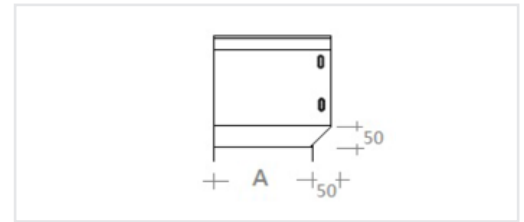

**Special Trunking
Fitting
特製配件**

Cover Tee (直出蓋T)

Remark: for 2 compartment Cover Tee: Standard Product Code +/ 2

Type A

Type B

Size in mm A x B x C	Standard Product Code Type A	Standard Product Code Type B
50 x 50 x 50	CTA222	CTB222
75 x 50 x 50	CTA322	CTB322
75 x 50 x 75	CTA323	CTB323
75 x 75 x 75	CTA333	CTB333
100 x 50 x 50	CTA422	CTB422
100 x 50 x 75	CTA423	CTB423
100 x 50 x 100	CTA424	CTB424
100 x 75 x 75	CTA433	CTB433
100 x 75 x 100	CTA434	CTB434
100 x 100 x 100	CTA444	CTB444
150 x 75 x 75	CTA633	CTB633
150 x 75 x 100	CTA634	CTB634
150 x 100 x 100	CTA644	CTB644
150 x 150 x 150	CTA666	CTB666
200 x 75 x 75	CTA833	CTB833
200 x 100 x 100	CTA844	CTB844
200 x 100 x 150	CTA846	CTB846
200 x 100 x 200	CTA848	CTB848
200 x 150 x 200	CTA868	CTB868
200 x 200 x 200	CTA888	CTB888
300 x 150 x 150	CTA1266	CTB1266
300 x 200 x 200	CTA1288	CTB1288
300 x 200 x 300	CTA12812	CTB12812
300 x 300 x 300	CTA121212	CTB121212

Thickness of fitting correspond to trunking

Special Trunking Fitting 特製配件

Change Face Cover Tee 轉面槽蓋T

Front 正面 (Type A)

Front 正面 (Type B)

Side 側面 (Type A or B)

Size in mm A x B x C	Standard Product Code for 1/C 單格 Type A	Standard Product Code for 2/C 孖格 Type B
50 x 50 x 50	CFA222	CFB222
75 x 50 x 50	CFA322	CFB322
75 x 50 x 75	CFA323	CFB323
75 x 75 x 75	CFA333	CFB333
100 x 50 x 50	CFA422	CFB422
100 x 50 x 75	CFA423	CFB423
100 x 50 x 100	CFA424	CFB424
100 x 75 x 75	CFA433	CFB433
100 x 75 x 100	CFA434	CFB434
100 x 100 x 100	CFA444	CFB444
150 x 75 x 75	CFA633	CFB633
150 x 75 x 100	CFA634	CFB634
150 x 100 x 100	CFA644	CFB644
150 x 100 x 150	CFA646	CFB646
150 x 150 x 150	CFA666	CFB666
200 x 75 x 75	CFA833	CFB833
200 x 100 x 100	CFA844	CFB844
200 x 100 x 150	CFA846	CFB846
200 x 100 x 200	CFA848	CFB848
200 x 150 x 200	CFA868	CFB868
200 x 200 x 200	CFA888	CFB888
300 x 150 x 150	CFA1266	CFB1266
300 x 200 x 200	CFA1288	CFB1288
300 x 200 x 300	CFA12812	CFB12812
300 x 300 x 300	CFA121212	CFB121212