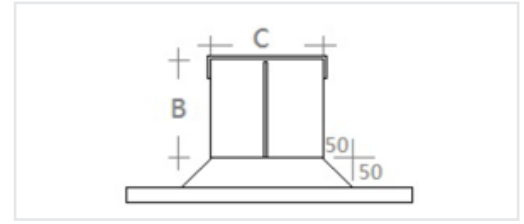

**Special Trunking
Fitting
特製配件**

Cover Tee (直出蓋T)

Remark: for 2 compartment Cover Tee: Standard Product Code +/ 2

Type A

Type B

Size in mm A x B x C	Standard Product Code Type A	Standard Product Code Type B
50 x 50 x 50	CTA222	CTB222
75 x 50 x 50	CTA322	CTB322
75 x 50 x 75	CTA323	CTB323
75 x 75 x 75	CTA333	CTB333
100 x 50 x 50	CTA422	CTB422
100 x 50 x 75	CTA423	CTB423
100 x 50 x 100	CTA424	CTB424
100 x 75 x 75	CTA433	CTB433
100 x 75 x 100	CTA434	CTB434
100 x 100 x 100	CTA444	CTB444
150 x 75 x 75	CTA633	CTB633
150 x 75 x 100	CTA634	CTB634
150 x 100 x 100	CTA644	CTB644
150 x 150 x 150	CTA666	CTB666
200 x 75 x 75	CTA833	CTB833
200 x 100 x 100	CTA844	CTB844
200 x 100 x 150	CTA846	CTB846
200 x 100 x 200	CTA848	CTB848
200 x 150 x 200	CTA868	CTB868
200 x 200 x 200	CTA888	CTB888
300 x 150 x 150	CTA1266	CTB1266
300 x 200 x 200	CTA1288	CTB1288
300 x 200 x 300	CTA12812	CTB12812
300 x 300 x 300	CTA121212	CTB121212

Thickness of fitting correspond to trunking

Special Trunking Fitting 特製配件

Change Face Cover Tee 轉面槽蓋T

Front 正面 (Type A)

Front 正面 (Type B)

Side 側面 (Type A or B)

Size in mm A x B x C	Standard Product Code for 1/C 單格 Type A	Standard Product Code for 2/C 孖格 Type B
50 x 50 x 50	CFA222	CFB222
75 x 50 x 50	CFA322	CFB322
75 x 50 x 75	CFA323	CFB323
75 x 75 x 75	CFA333	CFB333
100 x 50 x 50	CFA422	CFB422
100 x 50 x 75	CFA423	CFB423
100 x 50 x 100	CFA424	CFB424
100 x 75 x 75	CFA433	CFB433
100 x 75 x 100	CFA434	CFB434
100 x 100 x 100	CFA444	CFB444
150 x 75 x 75	CFA633	CFB633
150 x 75 x 100	CFA634	CFB634
150 x 100 x 100	CFA644	CFB644
150 x 100 x 150	CFA646	CFB646
150 x 150 x 150	CFA666	CFB666
200 x 75 x 75	CFA833	CFB833
200 x 100 x 100	CFA844	CFB844
200 x 100 x 150	CFA846	CFB846
200 x 100 x 200	CFA848	CFB848
200 x 150 x 200	CFA868	CFB868
200 x 200 x 200	CFA888	CFB888
300 x 150 x 150	CFA1266	CFB1266
300 x 200 x 200	CFA1288	CFB1288
300 x 200 x 300	CFA12812	CFB12812
300 x 300 x 300	CFA121212	CFB121212