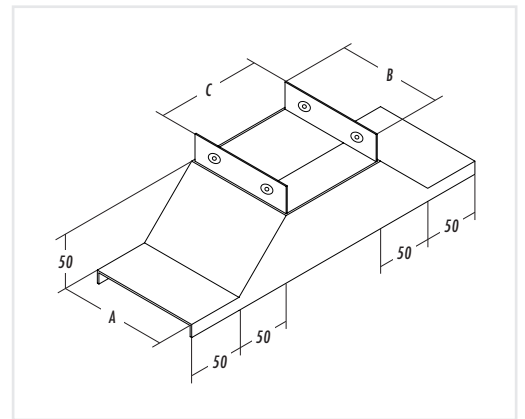

**Special Trunking
Fitting
特製配件**

Cover Tee (直出蓋T)

Remark: for 2 compartment Cover Tee: Standard Product Code +/ 2

Type A

Type B

Size in mm A x B x C	Standard Product Code Type A	Standard Product Code Type B
50 x 50 x 50	CTA222	CTB222
75 x 50 x 50	CTA322	CTB322
75 x 50 x 75	CTA323	CTB323
75 x 75 x 75	CTA333	CTB333
100 x 50 x 50	CTA422	CTB422
100 x 50 x 75	CTA423	CTB423
100 x 50 x 100	CTA424	CTB424
100 x 75 x 75	CTA433	CTB433
100 x 75 x 100	CTA434	CTB434
100 x 100 x 100	CTA444	CTB444
150 x 75 x 75	CTA633	CTB633
150 x 75 x 100	CTA634	CTB634
150 x 100 x 100	CTA644	CTB644
150 x 150 x 150	CTA666	CTB666
200 x 75 x 75	CTA833	CTB833
200 x 100 x 100	CTA844	CTB844
200 x 100 x 150	CTA846	CTB846
200 x 100 x 200	CTA848	CTB848
200 x 150 x 200	CTA868	CTB868
200 x 200 x 200	CTA888	CTB888
300 x 150 x 150	CTA1266	CTB1266
300 x 200 x 200	CTA1288	CTB1288
300 x 200 x 300	CTA12812	CTB12812
300 x 300 x 300	CTA121212	CTB121212

Thickness of fitting correspond to trunking

Special Trunking Fitting 特製配件

Change Face Cover Tee 轉面槽蓋T

Front 正面 (Type A)

Front 正面 (Type B)

Side 側面 (Type A or B)

Size in mm A x B x C	Standard Product Code for 1/C 單格 Type A	Standard Product Code for 2/C 孖格 Type B
50 x 50 x 50	CFA222	CFB222
75 x 50 x 50	CFA322	CFB322
75 x 50 x 75	CFA323	CFB323
75 x 75 x 75	CFA333	CFB333
100 x 50 x 50	CFA422	CFB422
100 x 50 x 75	CFA423	CFB423
100 x 50 x 100	CFA424	CFB424
100 x 75 x 75	CFA433	CFB433
100 x 75 x 100	CFA434	CFB434
100 x 100 x 100	CFA444	CFB444
150 x 75 x 75	CFA633	CFB633
150 x 75 x 100	CFA634	CFB634
150 x 100 x 100	CFA644	CFB644
150 x 100 x 150	CFA646	CFB646
150 x 150 x 150	CFA666	CFB666
200 x 75 x 75	CFA833	CFB833
200 x 100 x 100	CFA844	CFB844
200 x 100 x 150	CFA846	CFB846
200 x 100 x 200	CFA848	CFB848
200 x 150 x 200	CFA868	CFB868
200 x 200 x 200	CFA888	CFB888
300 x 150 x 150	CFA1266	CFB1266
300 x 200 x 200	CFA1288	CFB1288
300 x 200 x 300	CFA12812	CFB12812
300 x 300 x 300	CFA121212	CFB121212