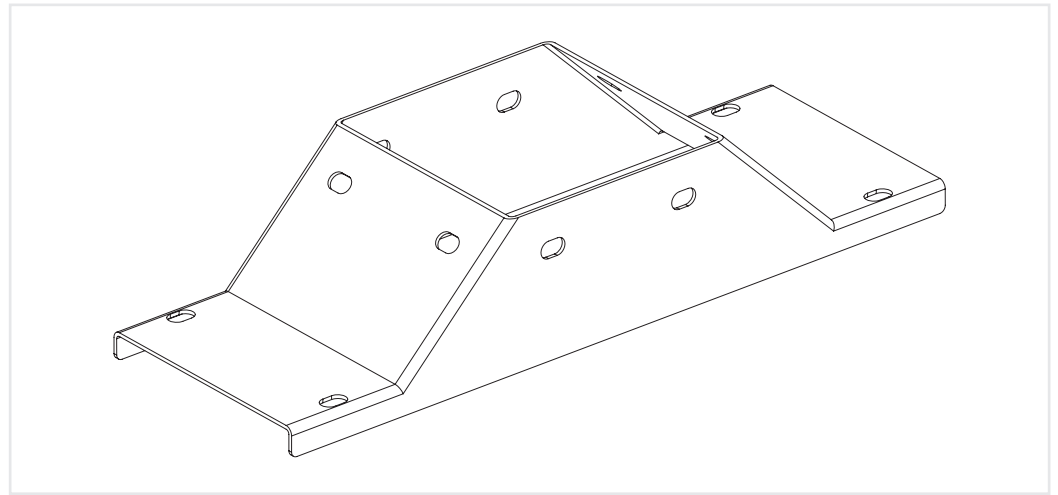

**Special Trunking
Fitting
特製配件**

Cover Tee (直出蓋T)

Remark: for 2 compartment Cover Tee: Standard Product Code +/ 2

Type A

Type B

Size in mm A x B x C	Standard Product Code Type A	Standard Product Code Type B
50 x 50 x 50	CTA222	CTB222
75 x 50 x 50	CTA322	CTB322
75 x 50 x 75	CTA323	CTB323
75 x 75 x 75	CTA333	CTB333
100 x 50 x 50	CTA422	CTB422
100 x 50 x 75	CTA423	CTB423
100 x 50 x 100	CTA424	CTB424
100 x 75 x 75	CTA433	CTB433
100 x 75 x 100	CTA434	CTB434
100 x 100 x 100	CTA444	CTB444
150 x 75 x 75	CTA633	CTB633
150 x 75 x 100	CTA634	CTB634
150 x 100 x 100	CTA644	CTB644
150 x 150 x 150	CTA666	CTB666
200 x 75 x 75	CTA833	CTB833
200 x 100 x 100	CTA844	CTB844
200 x 100 x 150	CTA846	CTB846
200 x 100 x 200	CTA848	CTB848
200 x 150 x 200	CTA868	CTB868
200 x 200 x 200	CTA888	CTB888
300 x 150 x 150	CTA1266	CTB1266
300 x 200 x 200	CTA1288	CTB1288
300 x 200 x 300	CTA12812	CTB12812
300 x 300 x 300	CTA121212	CTB121212

Thickness of fitting correspond to trunking

Special Trunking Fitting 特製配件

Change Face Cover Tee 轉面槽蓋T

Front 正面 (Type A)

Front 正面 (Type B)

Side 側面 (Type A or B)

Size in mm A x B x C	Standard Product Code for 1/C 單格 Type A	Standard Product Code for 2/C 孖格 Type B
50 x 50 x 50	CFA222	CFB222
75 x 50 x 50	CFA322	CFB322
75 x 50 x 75	CFA323	CFB323
75 x 75 x 75	CFA333	CFB333
100 x 50 x 50	CFA422	CFB422
100 x 50 x 75	CFA423	CFB423
100 x 50 x 100	CFA424	CFB424
100 x 75 x 75	CFA433	CFB433
100 x 75 x 100	CFA434	CFB434
100 x 100 x 100	CFA444	CFB444
150 x 75 x 75	CFA633	CFB633
150 x 75 x 100	CFA634	CFB634
150 x 100 x 100	CFA644	CFB644
150 x 100 x 150	CFA646	CFB646
150 x 150 x 150	CFA666	CFB666
200 x 75 x 75	CFA833	CFB833
200 x 100 x 100	CFA844	CFB844
200 x 100 x 150	CFA846	CFB846
200 x 100 x 200	CFA848	CFB848
200 x 150 x 200	CFA868	CFB868
200 x 200 x 200	CFA888	CFB888
300 x 150 x 150	CFA1266	CFB1266
300 x 200 x 200	CFA1288	CFB1288
300 x 200 x 300	CFA12812	CFB12812
300 x 300 x 300	CFA121212	CFB121212